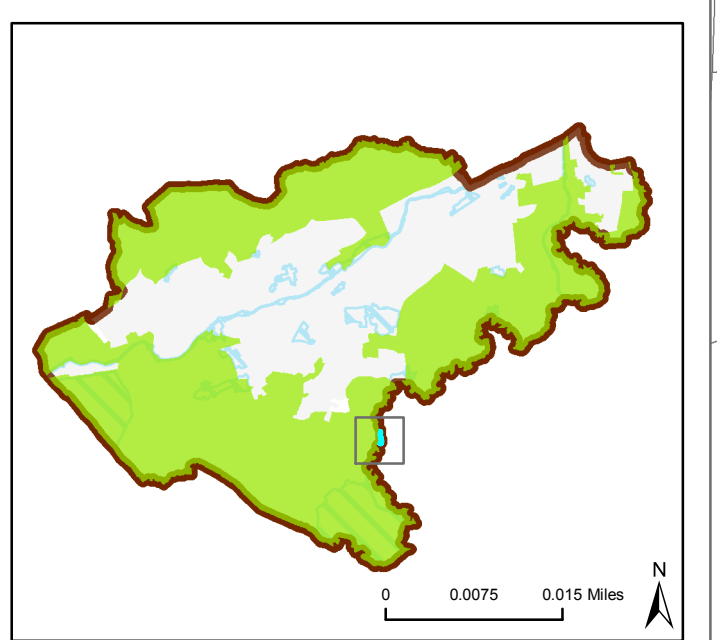

Sluice

Worsfold  
Gates

Mooring Posts

68

Boat House

The Boat House

Co Const,  
CP & ED Bdy

Def

0 0.0075 0.015 Miles