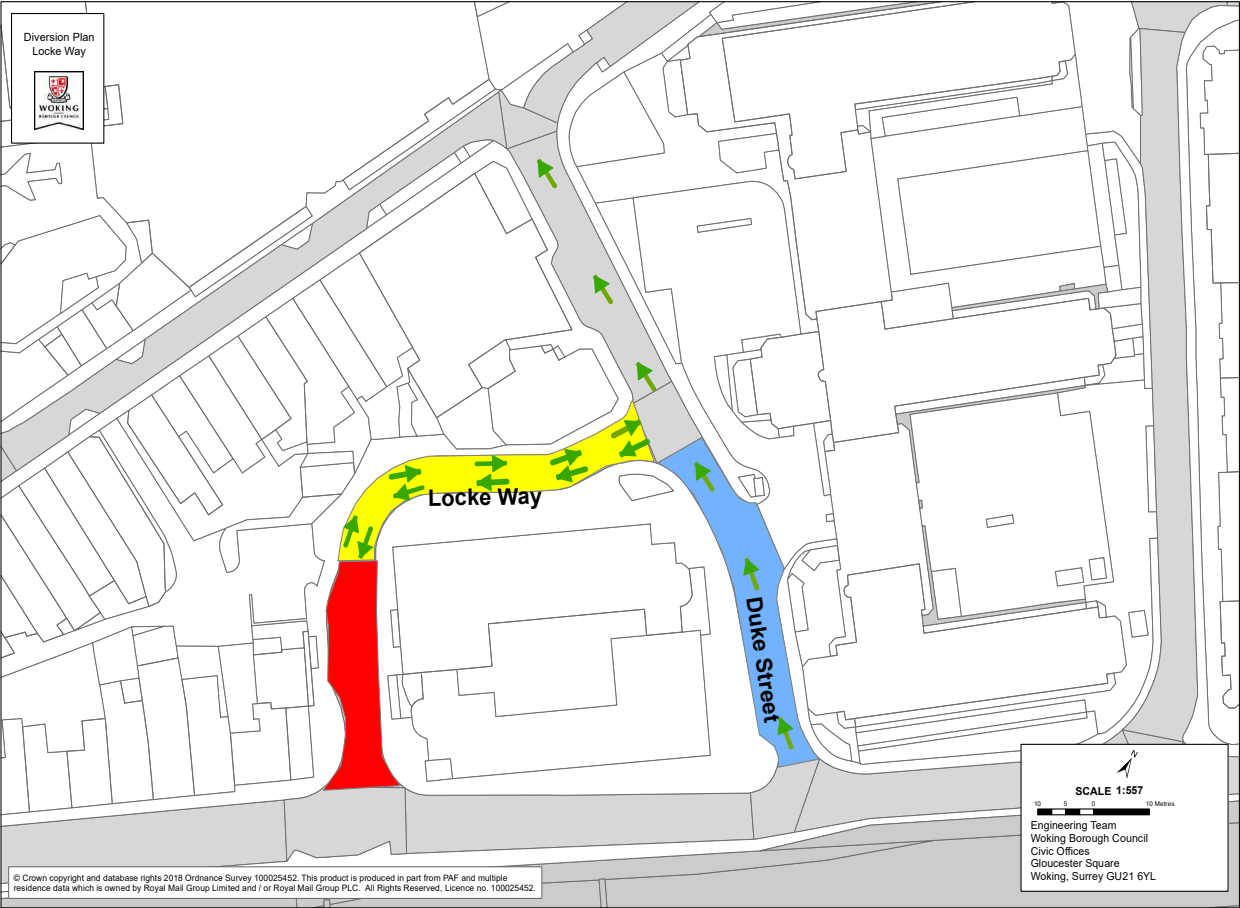

Diversion Plan  
Locke Way

Locke Way

Duke Street

SCALE 1:557

Engineering Team  
Woking Borough Council  
Civic Offices  
Gloucester Square  
Woking, Surrey GU21 6YL