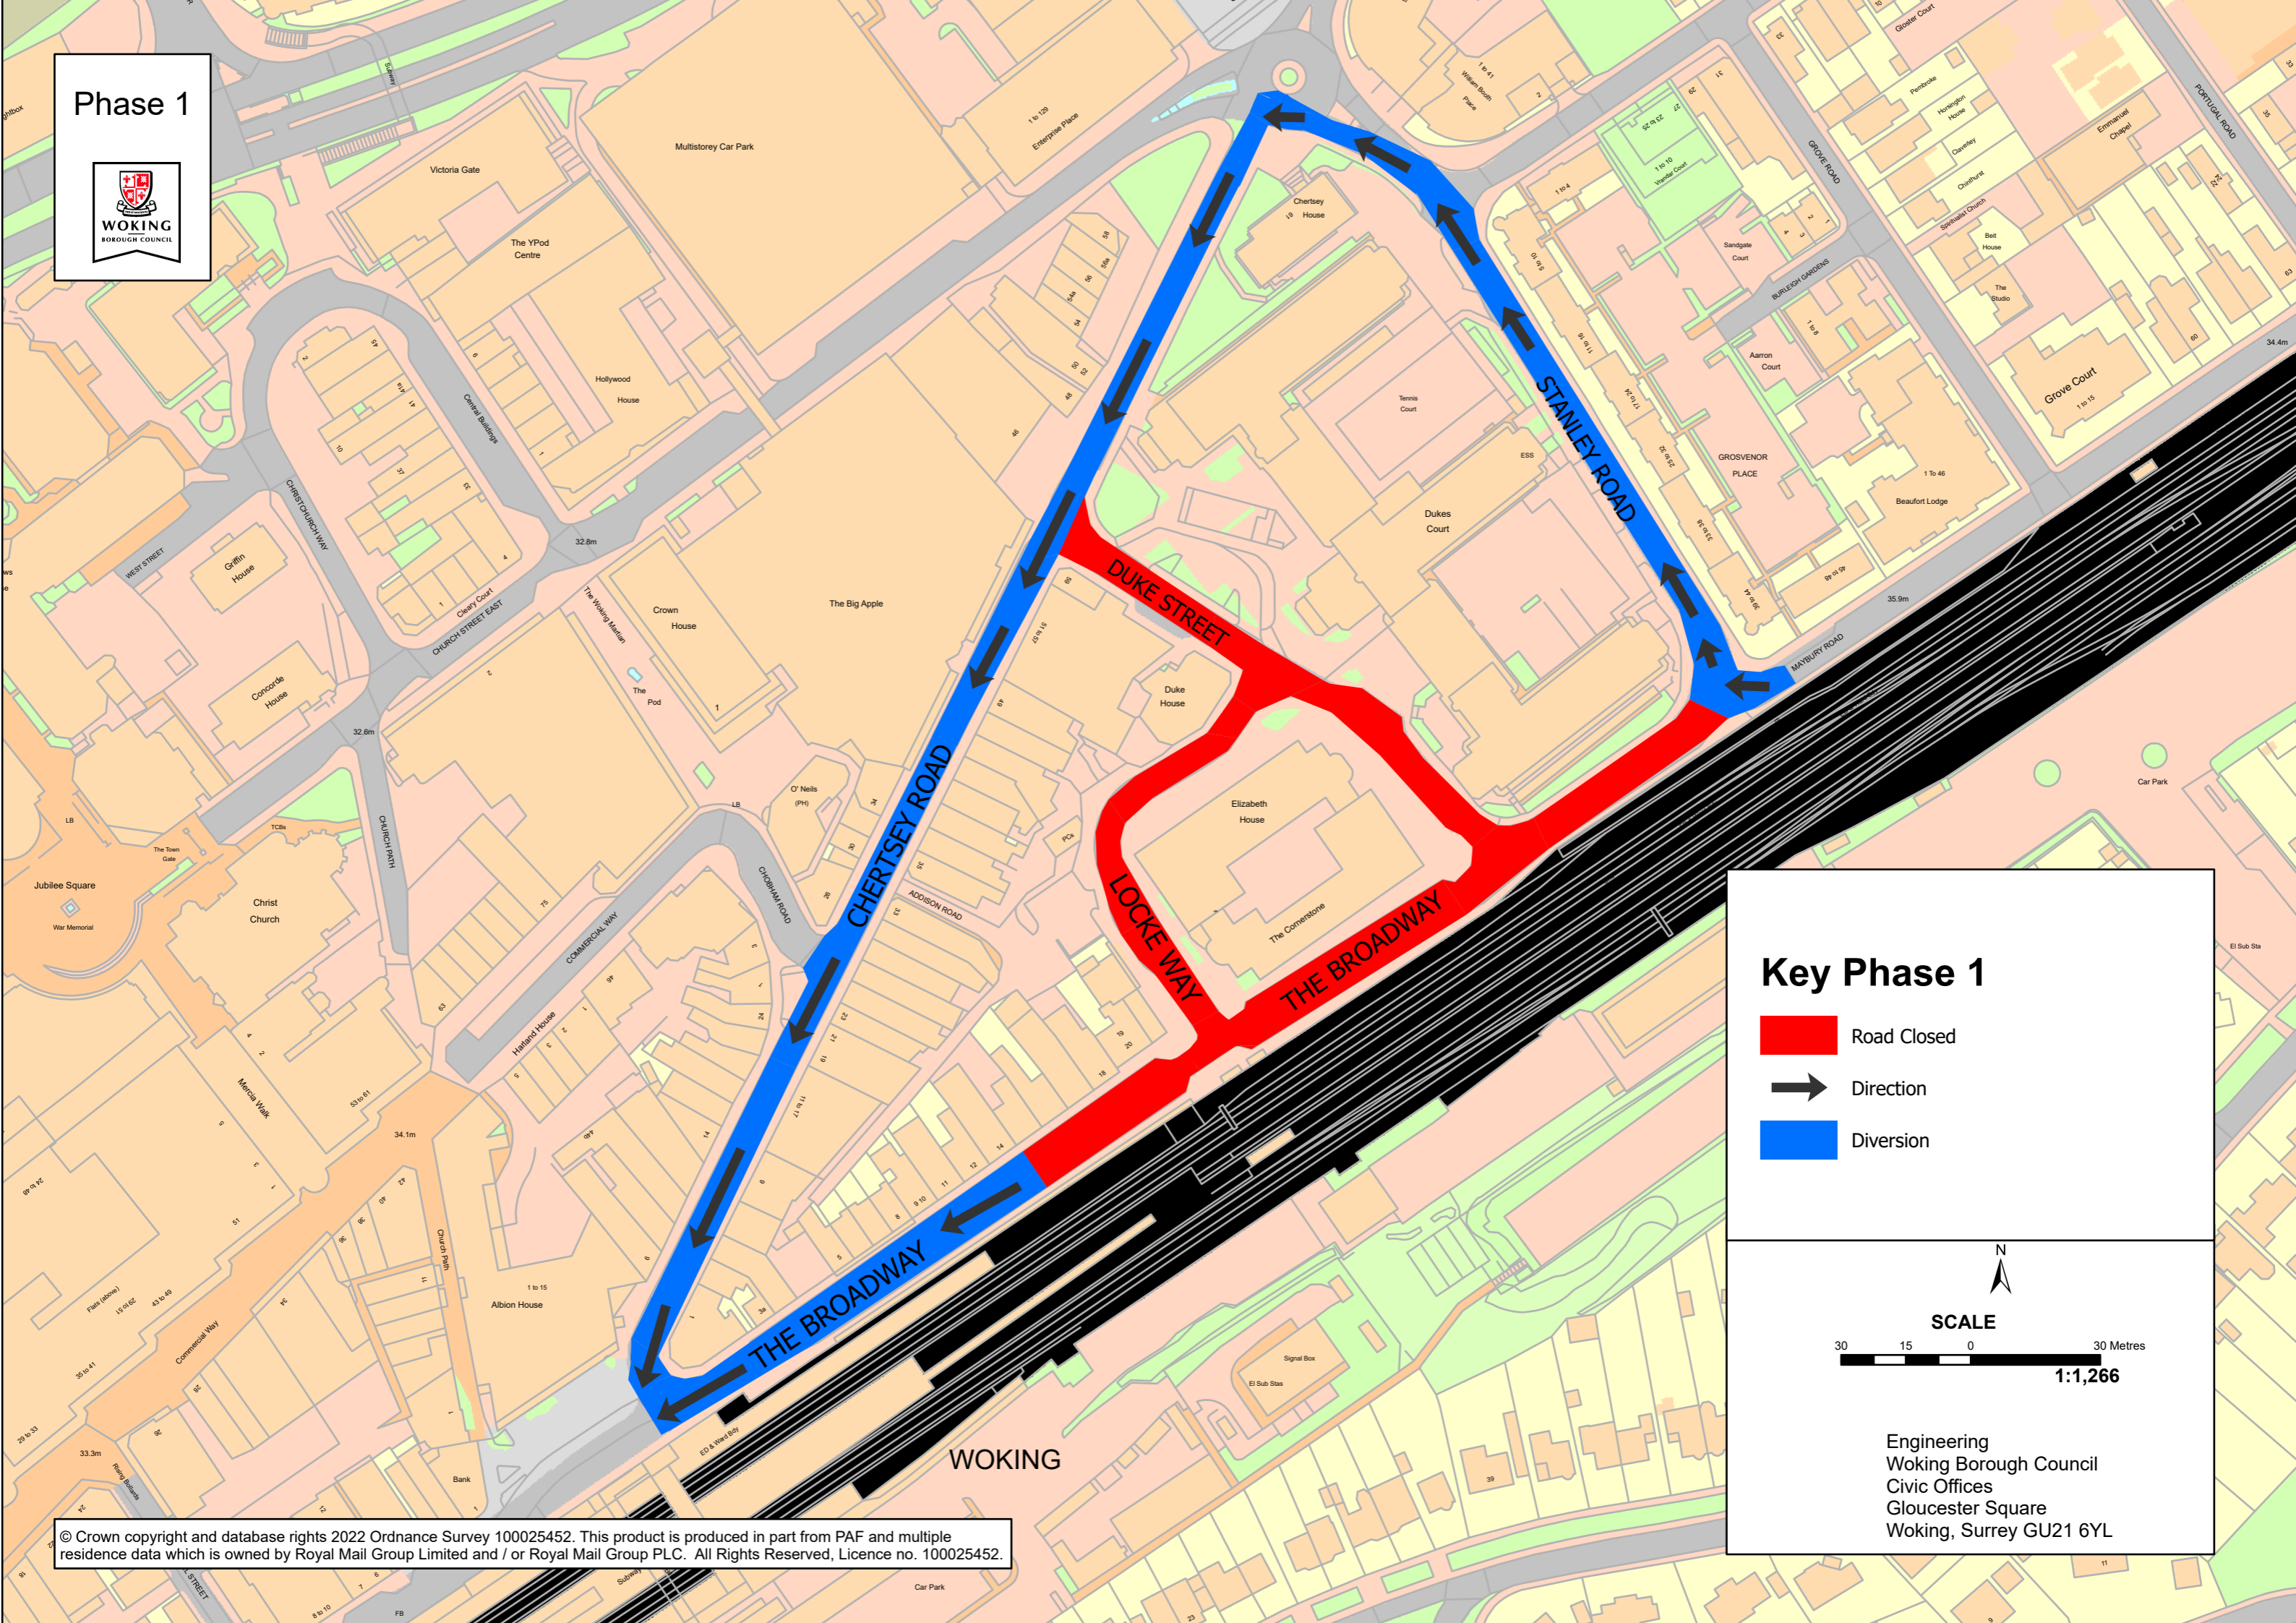

Phase 1

Key Phase 1

- Road Closed
- Direction
- Diversion

SCALE

30 15 0 30 Metres

1:1,266

Engineering
Woking Borough Council
Civic Offices
Gloucester Square
Woking, Surrey GU21 6YL

© Crown copyright and database rights 2022 Ordnance Survey 100025452. This product is produced in part from PAF and multiple residence data which is owned by Royal Mail Group Limited and / or Royal Mail Group PLC. All Rights Reserved, Licence no. 100025452.