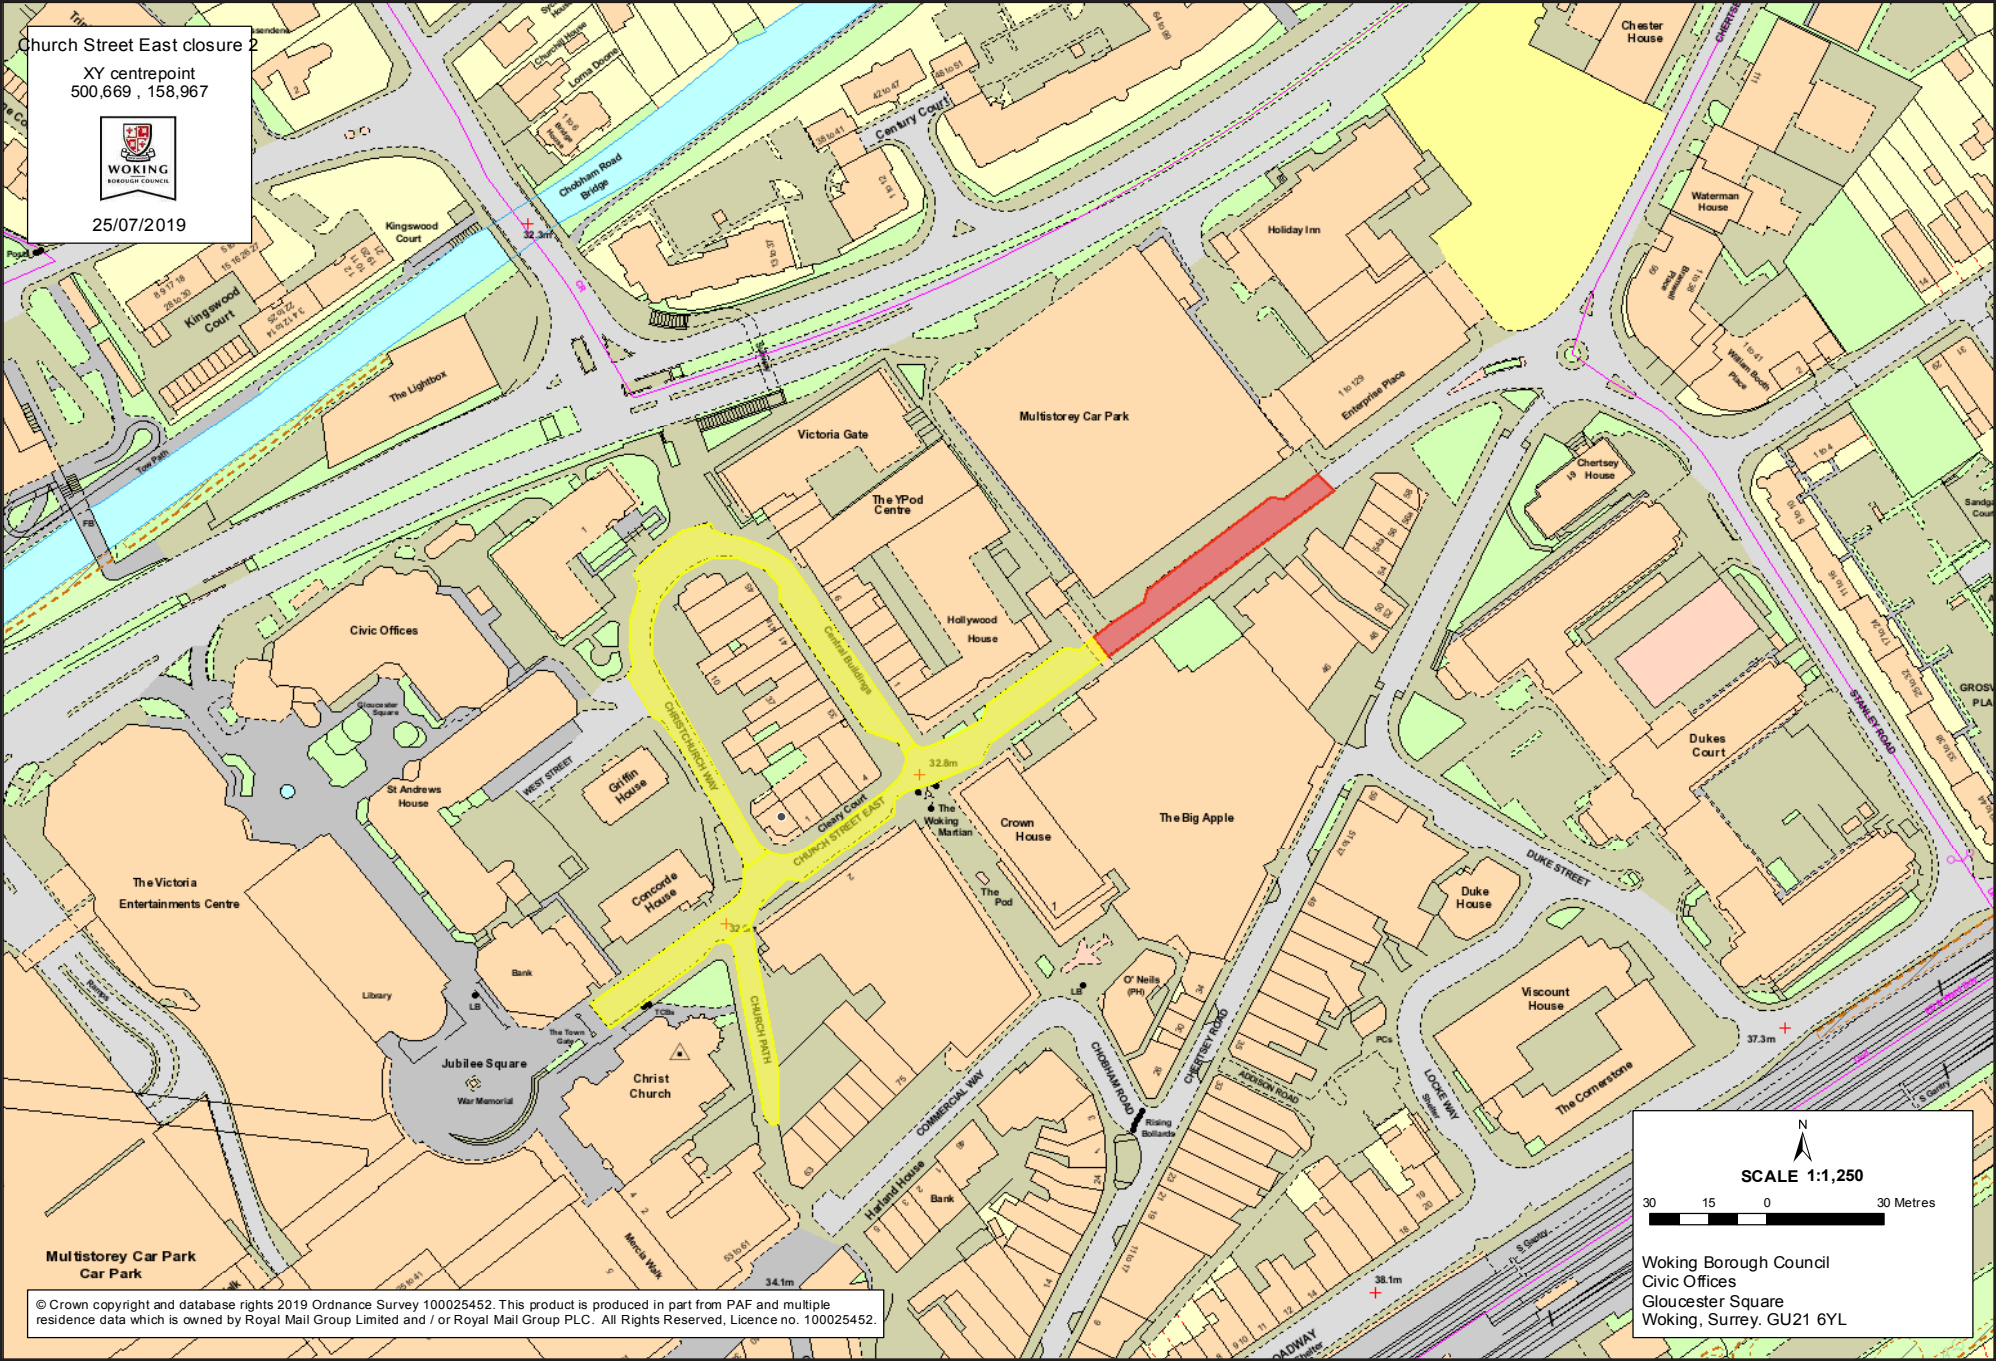

Church Street East closure 2

XY centrepoint
500,669 , 158,967

25/07/2019

Multistorey Car Park
Car Park

© Crown copyright and database rights 2019 Ordnance Survey 100025452. This product is produced in part from PAF and multiple residence data which is owned by Royal Mail Group Limited and / or Royal Mail Group PLC. All Rights Reserved, Licence no. 100025452.